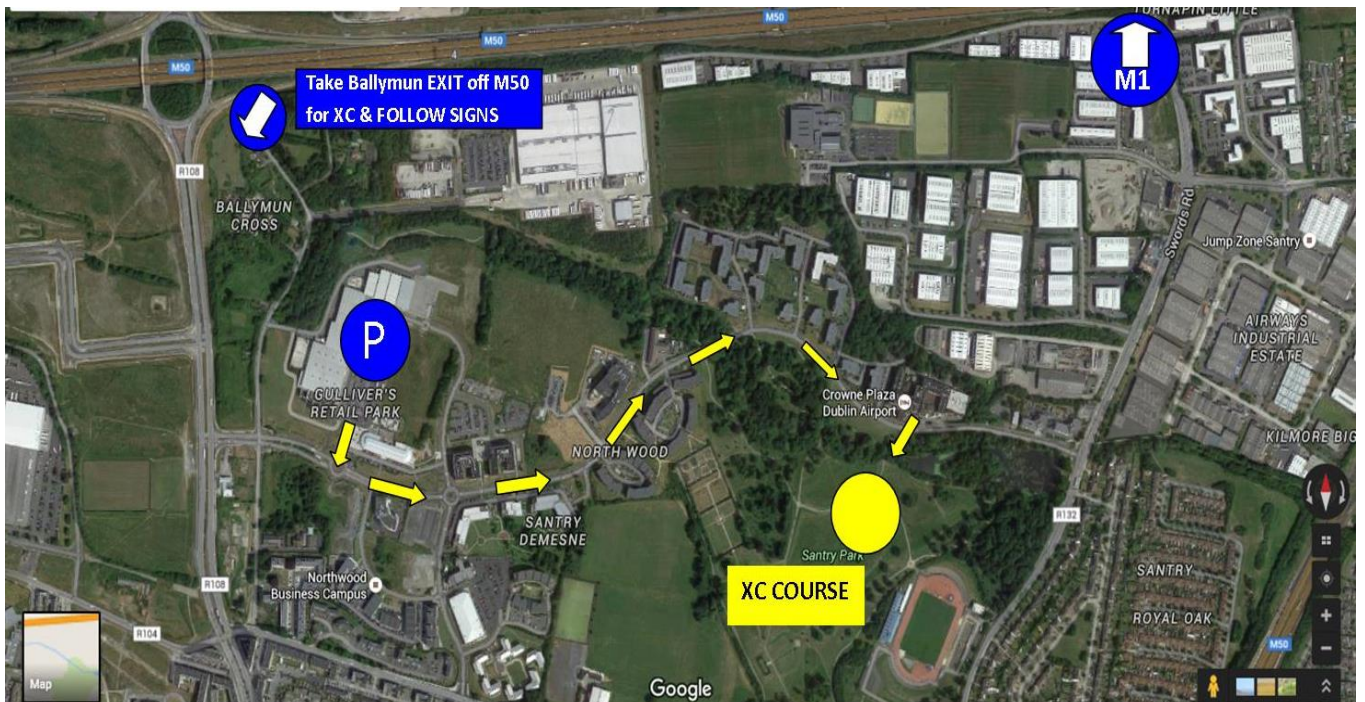

PARKING

There will be no parking in the grounds of Morton Stadium or in Santry Demense.

The main event carpark will be in Gulliver's Retail Park (see map location below) which has been agreed by the local management company. Ignore the parking signage limiting patrons to a 3hour stay; this will not apply to event parking for the Cross Country.

Patrons are asked to use public transport where possible. Please refrain from parking in local residential areas.

Parking for meet officials will be at Clonliffe Harriers ONLY. No general event parking at this gate.

General Admission is €10 on the day, children under 16 are free.

All Competitor age groups: No admission charge.