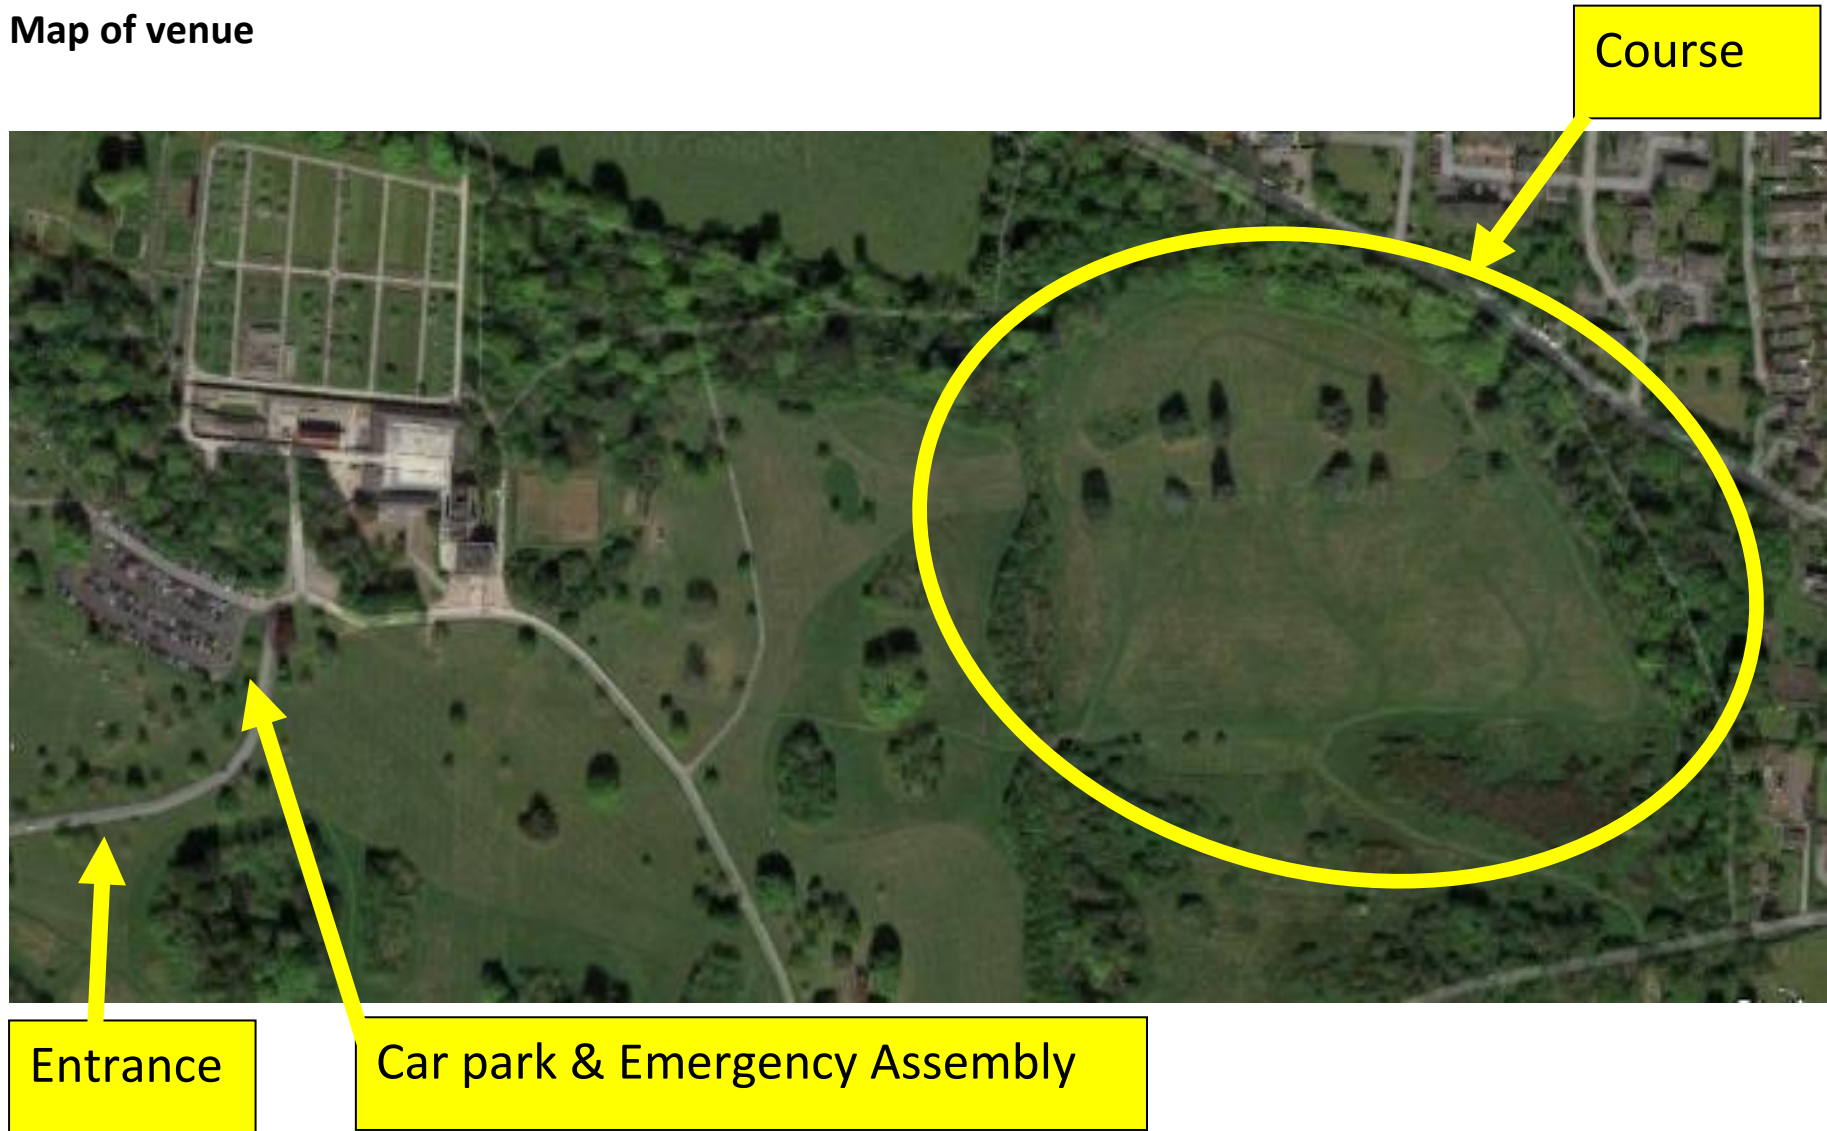

Dublin Athletics – Juvenile cross Country, League 1. Newbridge House, Donabate.

Take Exit 4 from the M1 and follow the signs for Donabate.

Directions:

Newbridge House

Train Station

M1

Map of venue

Course

Entrance

Car park & Emergency Assembly

Course