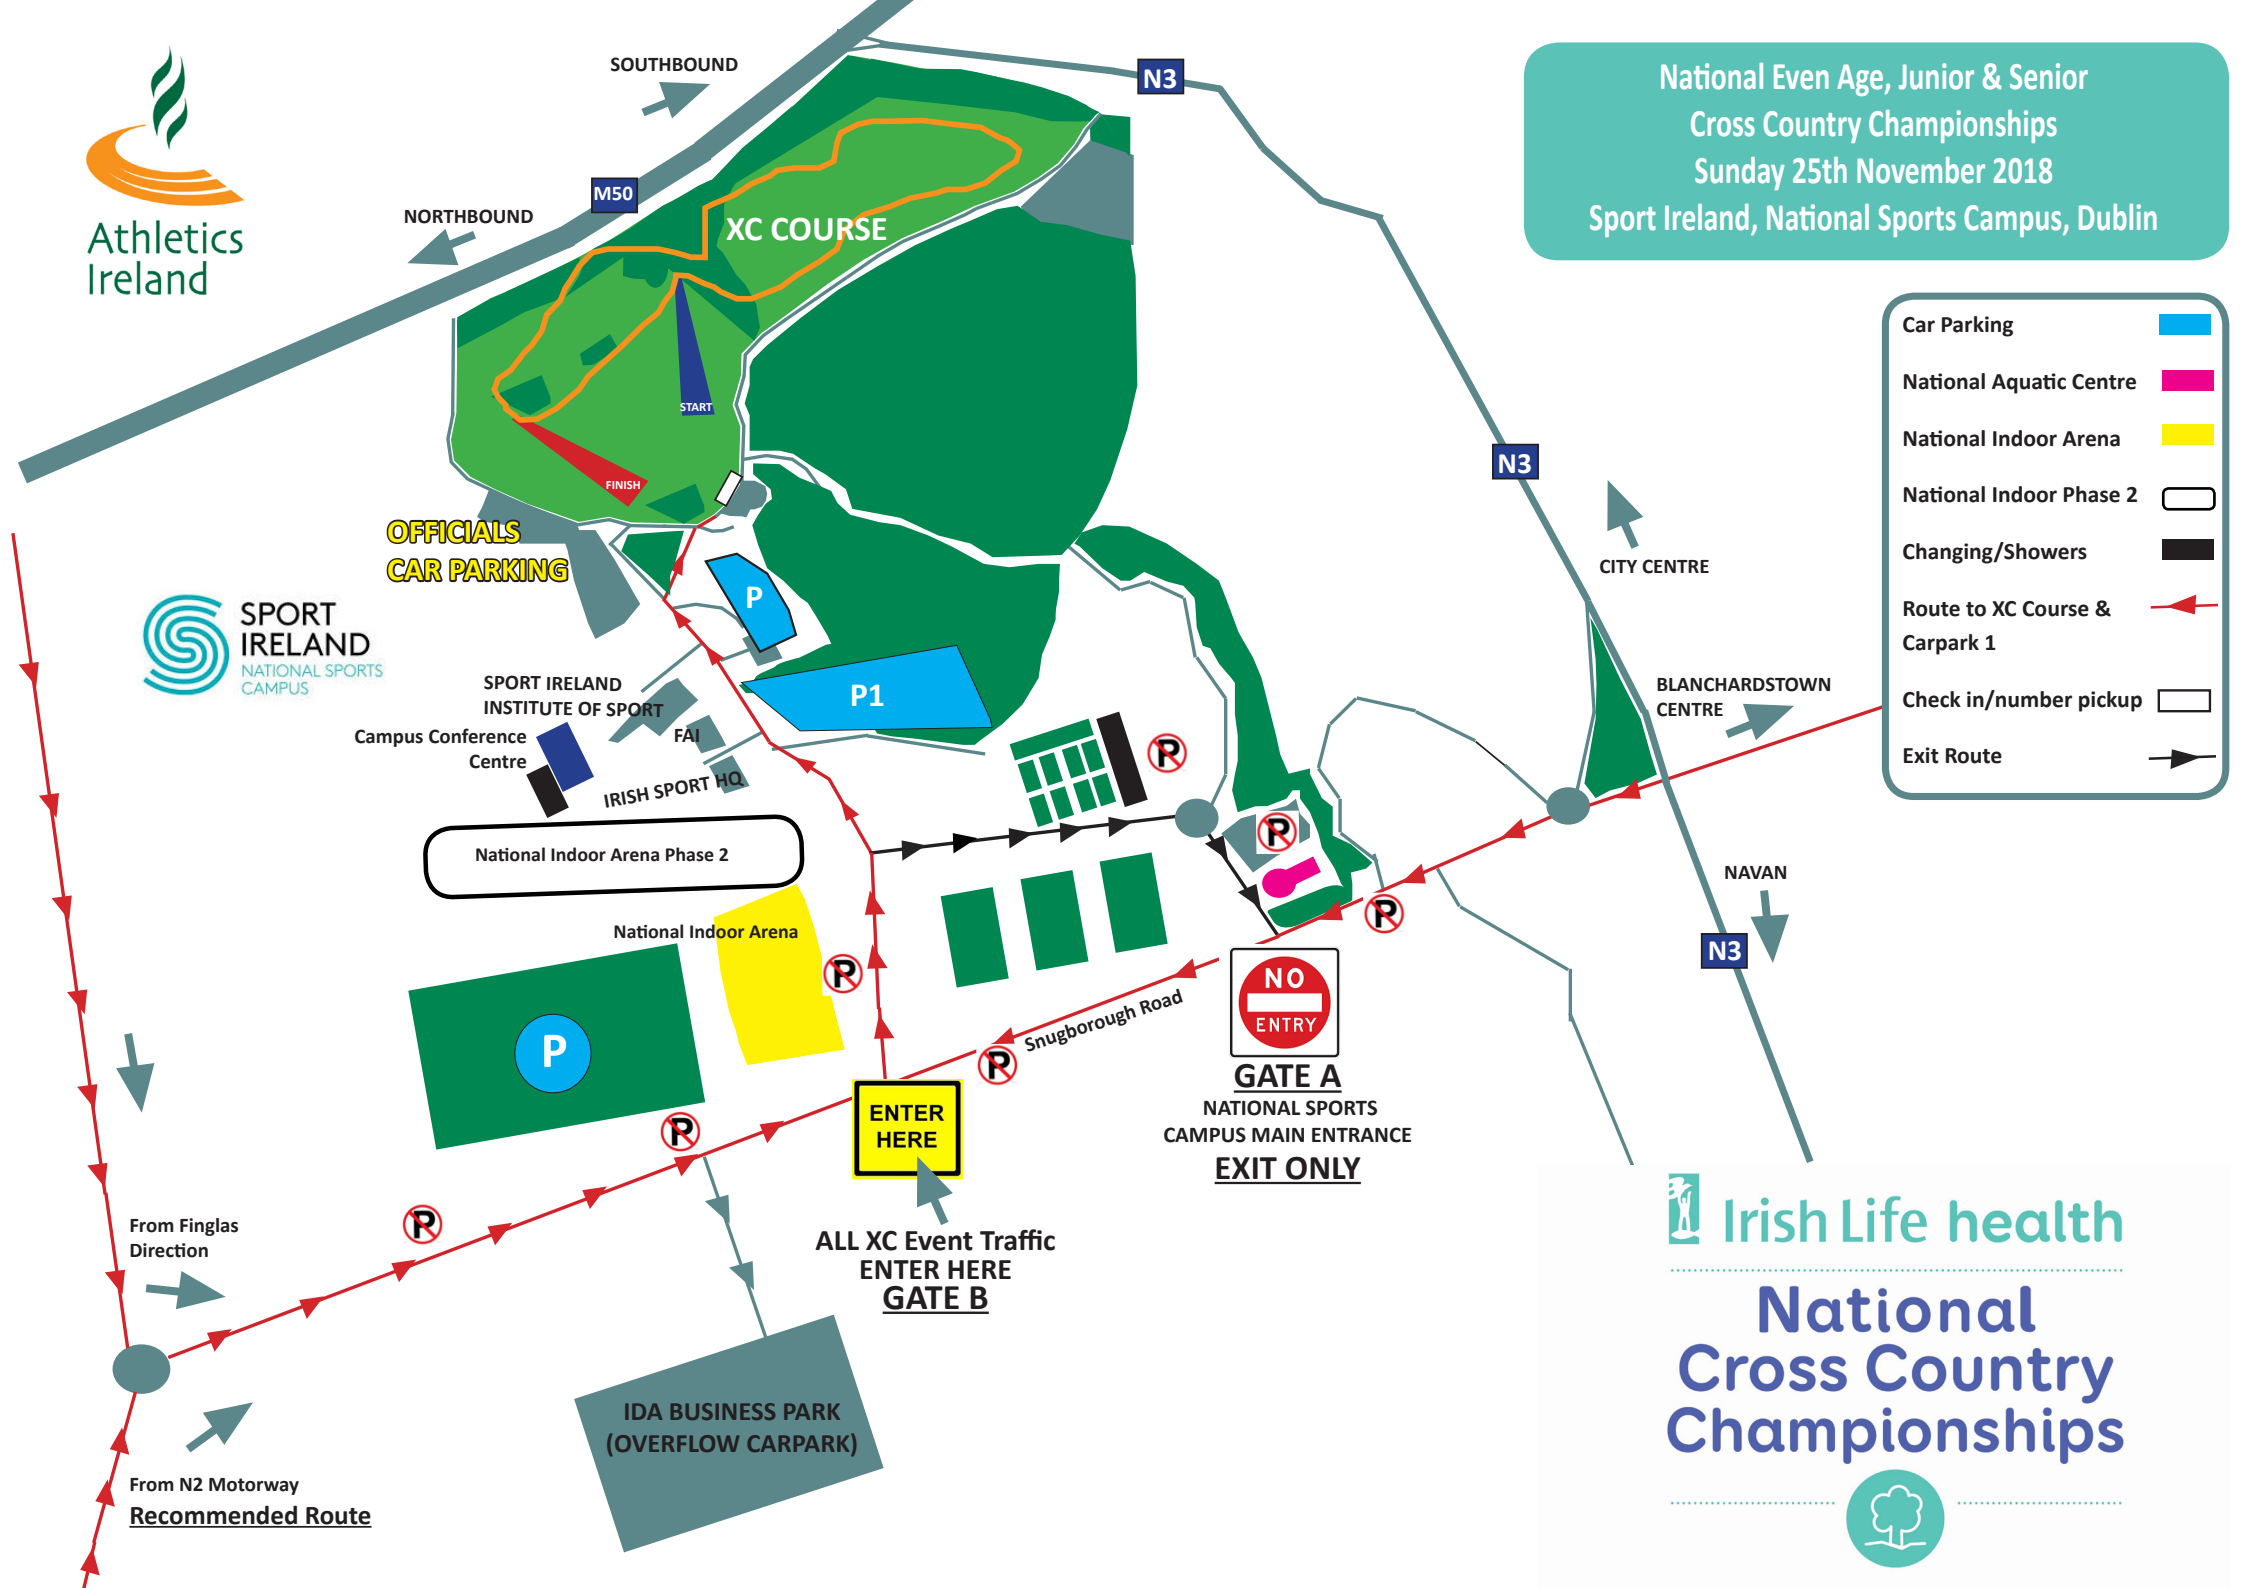

National Even Age, Junior & Senior
Cross Country Championships
Sunday 25th November 2018
Sport Ireland, National Sports Campus, Dublin

Car Parking	
National Aquatic Centre	
National Indoor Arena	
National Indoor Phase 2	
Changing/Showers	
Route to XC Course & Carpark 1	
Check in/number pickup	
Exit Route	

Irish Life health

National Cross Country Championships

From Finglas Direction

From N2 Motorway
Recommended Route

ALL XC Event Traffic ENTER HERE GATE B

NO ENTRY

GATE A
NATIONAL SPORTS CAMPUS MAIN ENTRANCE
EXIT ONLY