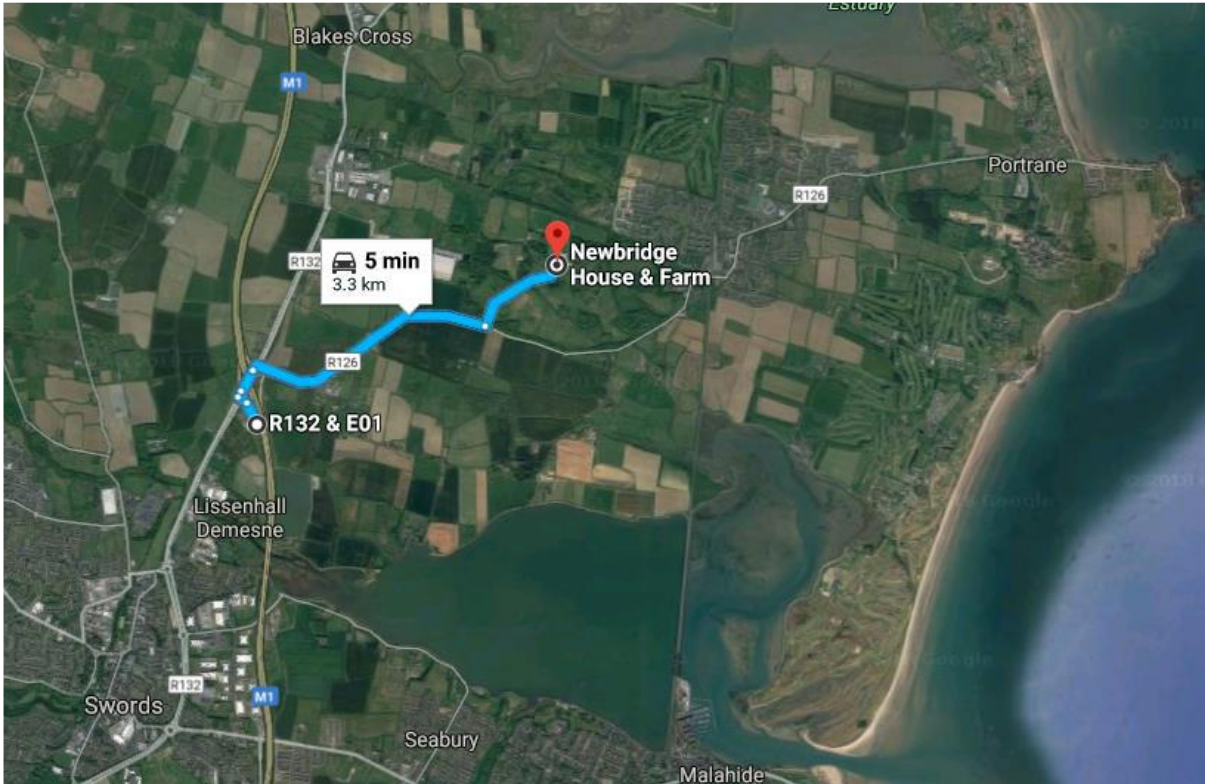

**Dublin Athletics – Juvenile cross Country, League 1. Newbridge House, Donabate - Take Exit 4 from the M1 and follow the signs.**

**Car Parking**

**Main House & Muster point**

**Course**

Please note that the course is a 3-minute walk from Donabate train station.

All races run in an anti-clockwise direction.

All races finish in the same place.

400m.

600m.

800m.

1000m

1200m

1500m