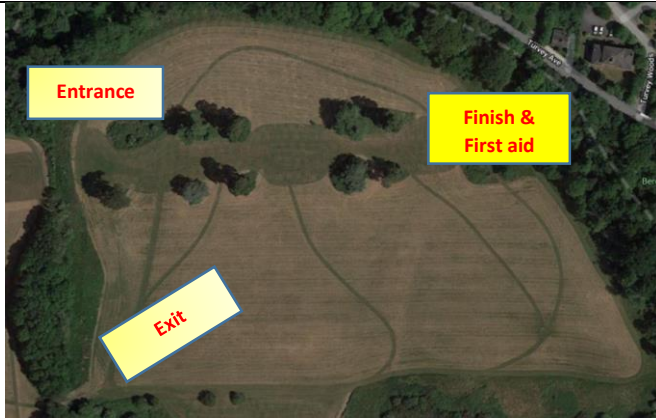

**Dublin Athletics – Juvenile cross Country, League 1. Newbridge House, Donabate - Take Exit 4 from the M1 and follow the signs.**

**Car Parking**

**Main House & Muster point**

**Course**

Please note that the course is a 3-minute walk from Donabate train station.

All races run in an anti-clockwise direction.

All races finish in the same place.

400m.

600m.

800m.

1000m

1200m

1500m

2000 &  
3000m