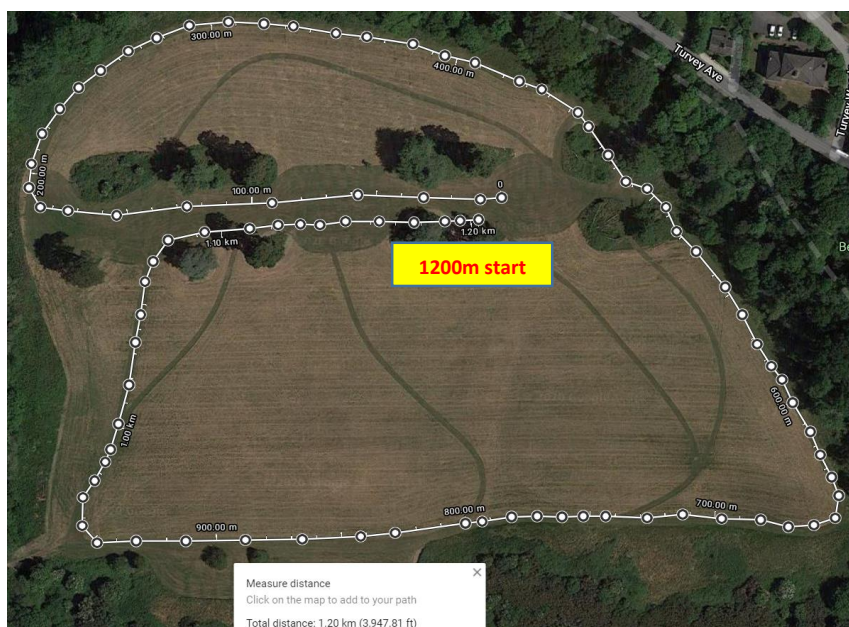

**Dublin Athletics – Juvenile cross Country, League 1. Newbridge House, Donabate - Take Exit 4 from the M1 and follow the signs.**

**Car Parking**

**Main House & Muster point**

**Course**

Please note that the course is a 3-minute walk from Donabate train station.

All races run in an anti-clockwise direction.

All races finish in the same place.

400m.

600m.

800m.

1000m

1200m

1500m

2000 &  
3000m