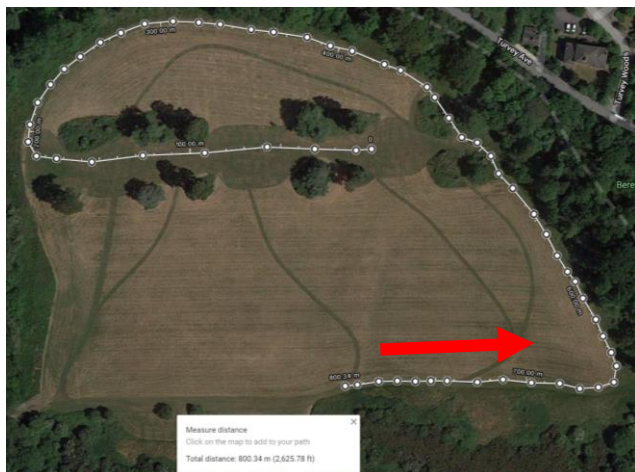

**Dublin Athletics – Juvenile cross Country, League 1. Newbridge House, Donabate - Take Exit 4 from the M1 and follow the signs.**

**Car Parking**

**Main House & Muster point**

**Course**

Please note that the course is a 3-minute walk from Donabate train station.

All races run in an anti-clockwise direction.

All races finish in the same place.

400m.

600m.

800m.

1000m

1200m

1500m

2000 &  
3000m